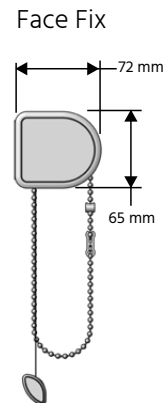

#### System Diagrams

Facia Profile

Facia Diameter

Guide Wire

## Technical information

<b>Product Code</b>		QS80.0
<b>Product Name</b>		Standard Roller blind
<b>Operation</b>		Chain Operation
<b>Tube</b>	<b>Material</b>	Extruded Aluminium Ø 44mm, 49mm, 57mm
	<b>Width</b>	400mm min - 2800mm max (depending on tube and fabric)
<b>Dimensions</b>	<b>Drop</b>	300mm min - 4000mm max (depending on tube and fabric)
	<b>Maximum area</b>	8m <sup>2</sup>
	<b>Material</b>	Extruded Aluminium Alloy- Asymmetric Profile
<b>Bottom Rail</b>	<b>Dimensions</b>	20mm W x 25mm H
	<b>Colours</b>	RAL 9001, 9010, 9016, Clear Anodised
	<b>Paint</b>	Electrostatic Powder coated and Baked
<b>Inner Rail</b>	<b>Material</b>	UV Stabilised Acrylonitrile Butadiene Styrene [ABS] Plastic
	<b>Material</b>	UV Stabilised Polymer Acrylic
<b>End Caps</b>	<b>Colours</b>	Grey, White, Black
<b>Chain</b>	<b>Material</b>	Nickel Plated Aluminium
	<b>Material</b>	Press formed steel, pre-treated and powder coated
<b>Installation Brackets</b>	<b>Operation</b>	Top or Face Fixing - concealed when installed

## Optional

<b>Product code</b>	QS80.4	QS80.5	
<b>Product name</b>	Standard Rollerblind	Standard Rollerblind	
<b>Operation</b>	24V DC or 230v AC	12V DC Somfy Battery	
<b>Tube</b>	Ø 44mm, 49mm, 57mm	Ø 44mm, 49mm, 57mm	
	<b>Width</b>	600mm min - 2800mm max	700mm min - 2600mm max
<b>Dimensions</b>	<b>Drop</b>	300mm min - 5000mm max	300mm min - 4000mm max
	<b>Maximum area</b>	11m <sup>2</sup>	11m <sup>2</sup>
<b>Guide Wire</b>	<b>Cable</b>	Steel	
<b>Bottom Installation Bracket</b>	<b>Material</b>	Stainless Steel	
	<b>Type</b>	QS8 Fascia	
	<b>Material</b>	Extruded Aluminium Alloy [T5 Temper]	
<b>Fascia Options</b>	<b>Dimensions</b>	84mm x 82mm	Suitable for Face Fixing
	<b>Maximum width</b>	4800mm maximum	
	<b>Colours</b>	White and clear anodised	