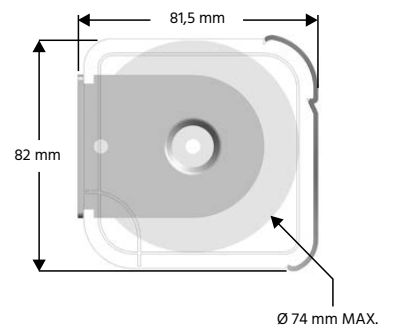

#### System Diagrams

Facia Profile

Facia Diameter

Guide Wire

## Technical information

<b>Product Code</b>		QS80.0
<b>Product Name</b>		Standard Roller blind
<b>Operation</b>		Chain Operation
<b>Tube</b>	<b>Material</b>	Extruded Aluminium Ø 44mm, 49mm, 57mm
	<b>Width</b>	400mm min - 2800mm max (depending on tube and fabric)
<b>Dimensions</b>	<b>Drop</b>	300mm min - 4000mm max (depending on tube and fabric)
	<b>Maximum area</b>	8m <sup>2</sup>
	<b>Material</b>	Extruded Aluminium Alloy- Asymmetric Profile
<b>Bottom Rail</b>	<b>Dimensions</b>	20mm W x 25mm H
	<b>Colours</b>	RAL 9001, 9010, 9016, Clear Anodised
	<b>Paint</b>	Electrostatic Powder coated and Baked
<b>Inner Rail</b>	<b>Material</b>	UV Stabilised Acrylonitrile Butadiene Styrene [ABS] Plastic
	<b>Material</b>	UV Stabilised Polymer Acrylic
<b>End Caps</b>	<b>Colours</b>	Grey, White, Black
<b>Chain</b>	<b>Material</b>	Nickel Plated Aluminium
	<b>Material</b>	Press formed steel, pre-treated and powder coated
<b>Installation Brackets</b>	<b>Operation</b>	Top or Face Fixing - concealed when installed

## Optional

<b>Product code</b>	QS80.4	QS80.5	
<b>Product name</b>	Standard Rollerblind	Standard Rollerblind	
<b>Operation</b>	24V DC or 230v AC	12V DC Somfy Battery	
<b>Tube</b>	Ø 44mm, 49mm, 57mm	Ø 44mm, 49mm, 57mm	
	<b>Width</b>	600mm min - 2800mm max	700mm min - 2600mm max
<b>Dimensions</b>	<b>Drop</b>	300mm min - 5000mm max	300mm min - 4000mm max
	<b>Maximum area</b>	11m <sup>2</sup>	11m <sup>2</sup>
<b>Guide Wire</b>	<b>Cable</b>	Steel	
<b>Bottom Installation Bracket</b>	<b>Material</b>	Stainless Steel	
	<b>Type</b>	QS8 Fascia	
	<b>Material</b>	Extruded Aluminium Alloy [T5 Temper]	
<b>Fascia Options</b>	<b>Dimensions</b>	84mm x 82mm	Suitable for Face Fixing
	<b>Maximum width</b>	4800mm maximum	
	<b>Colours</b>	White and clear anodised	