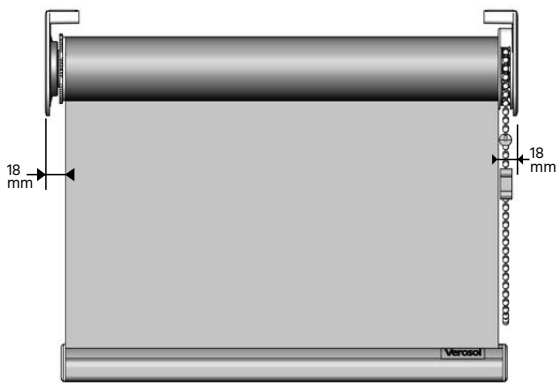

#### System Diagrams

Facia Profile

Facia Diameter

Guide Wire

## Technical information

<b>Product Code</b>		QS80.0
<b>Product Name</b>		Standard Roller blind
<b>Operation</b>		Chain Operation
<b>Tube</b>	<b>Material</b>	Extruded Aluminium Ø 44mm, 49mm, 57mm
	<b>Width</b>	400mm min - 2800mm max (depending on tube and fabric)
<b>Dimensions</b>	<b>Drop</b>	300mm min - 4000mm max (depending on tube and fabric)
	<b>Maximum area</b>	8m <sup>2</sup>
	<b>Material</b>	Extruded Aluminium Alloy- Asymmetric Profile
<b>Bottom Rail</b>	<b>Dimensions</b>	20mm W x 25mm H
	<b>Colours</b>	RAL 9001, 9010, 9016, Clear Anodised
	<b>Paint</b>	Electrostatic Powder coated and Baked
<b>Inner Rail</b>	<b>Material</b>	UV Stabilised Acrylonitrile Butadiene Styrene [ABS] Plastic
	<b>Material</b>	UV Stabilised Polymer Acrylic
<b>End Caps</b>	<b>Colours</b>	Grey, White, Black
<b>Chain</b>	<b>Material</b>	Nickel Plated Aluminium
	<b>Material</b>	Press formed steel, pre-treated and powder coated
<b>Installation Brackets</b>	<b>Operation</b>	Top or Face Fixing - concealed when installed