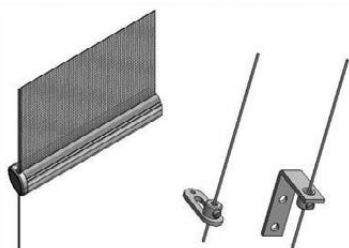

#### System Diagrams

Facia Profile

Facia Diameter

Guide Wire

## Technical information

<b>Product Code</b>		QS80.0
<b>Product Name</b>		Standard Roller blind
<b>Operation</b>		Chain Operation
<b>Tube</b>	<b>Material</b>	Extruded Aluminium Ø 44mm, 49mm, 57mm
	<b>Width</b>	400mm min - 2800mm max (depending on tube and fabric)
<b>Dimensions</b>	<b>Drop</b>	300mm min - 4000mm max (depending on tube and fabric)
	<b>Maximum area</b>	8m <sup>2</sup>
	<b>Material</b>	Extruded Aluminium Alloy- Asymmetric Profile
<b>Bottom Rail</b>	<b>Dimensions</b>	20mm W x 25mm H
	<b>Colours</b>	RAL 9001, 9010, 9016, Clear Anodised
	<b>Paint</b>	Electrostatic Powder coated and Baked
<b>Inner Rail</b>	<b>Material</b>	UV Stabilised Acrylonitrile Butadiene Styrene [ABS] Plastic
	<b>Material</b>	UV Stabilised Polymer Acrylic
<b>End Caps</b>	<b>Colours</b>	Grey, White, Black
<b>Chain</b>	<b>Material</b>	Nickel Plated Aluminium
	<b>Material</b>	Press formed steel, pre-treated and powder coated
<b>Installation Brackets</b>	<b>Operation</b>	Top or Face Fixing - concealed when installed