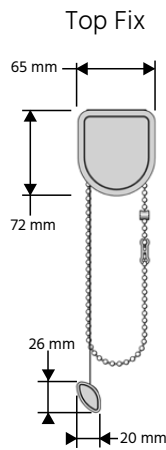

#### System Diagrams

Facia Profile

Facia Diameter

Guide Wire

## Technical information

<b>Product Code</b>		QS80.0
<b>Product Name</b>		Standard Roller blind
<b>Operation</b>		Chain Operation
<b>Tube</b>	<b>Material</b>	Extruded Aluminium Ø 44mm, 49mm, 57mm
	<b>Width</b>	400mm min - 2800mm max (depending on tube and fabric)
<b>Dimensions</b>	<b>Drop</b>	300mm min - 4000mm max (depending on tube and fabric)
	<b>Maximum area</b>	8m <sup>2</sup>
	<b>Material</b>	Extruded Aluminium Alloy- Asymmetric Profile
<b>Bottom Rail</b>	<b>Dimensions</b>	20mm W x 25mm H
	<b>Colours</b>	RAL 9001, 9010, 9016, Clear Anodised
	<b>Paint</b>	Electrostatic Powder coated and Baked
<b>Inner Rail</b>	<b>Material</b>	UV Stabilised Acrylonitrile Butadiene Styrene [ABS] Plastic
	<b>Material</b>	UV Stabilised Polymer Acrylic
<b>End Caps</b>	<b>Colours</b>	Grey, White, Black
<b>Chain</b>	<b>Material</b>	Nickel Plated Aluminium
	<b>Material</b>	Press formed steel, pre-treated and powder coated
<b>Installation Brackets</b>	<b>Operation</b>	Top or Face Fixing - concealed when installed

## Optional

<b>Product code</b>	QS80.4	QS80.5	
<b>Product name</b>	Standard Rollerblind	Standard Rollerblind	
<b>Operation</b>	24V DC or 230v AC	12V DC Somfy Battery	
<b>Tube</b>	Ø 44mm, 49mm, 57mm	Ø 44mm, 49mm, 57mm	
	<b>Width</b>	600mm min - 2800mm max	700mm min - 2600mm max
<b>Dimensions</b>	<b>Drop</b>	300mm min - 5000mm max	300mm min - 4000mm max
	<b>Maximum area</b>	11m <sup>2</sup>	11m <sup>2</sup>
<b>Guide Wire</b>	<b>Cable</b>	Steel	
<b>Bottom Installation Bracket</b>	<b>Material</b>	Stainless Steel	
	<b>Type</b>	QS8 Fascia	
	<b>Material</b>	Extruded Aluminium Alloy [T5 Temper]	
<b>Fascia Options</b>	<b>Dimensions</b>	84mm x 82mm	Suitable for Face Fixing
	<b>Maximum width</b>	4800mm maximum	
	<b>Colours</b>	White and clear anodised	