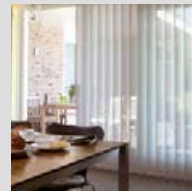

Verticals

Inventors of the perfect shade

Verosol